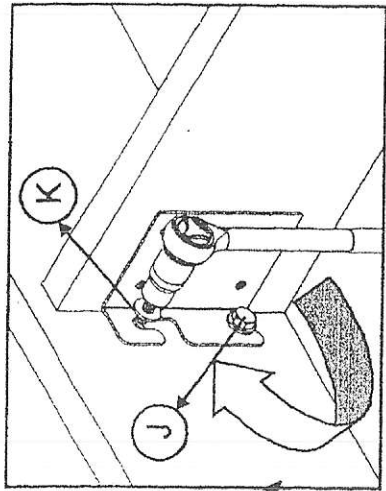

MASH studios

12750 Venice Boulevard | P. 310.313.4700
Los Angeles, CA 90066 | f. 310.313.6800

ASSEMBLY INSTRUCTIONS KING HEADBOARD BED PCH 98.86.35W

I = 6 pcs
Bolt JCBC M6x40

J = 16 pcs
Bolt M8x20
Hexagonal head

K = 16 pcs
Washer

L = 1 pc

1

2

3

4