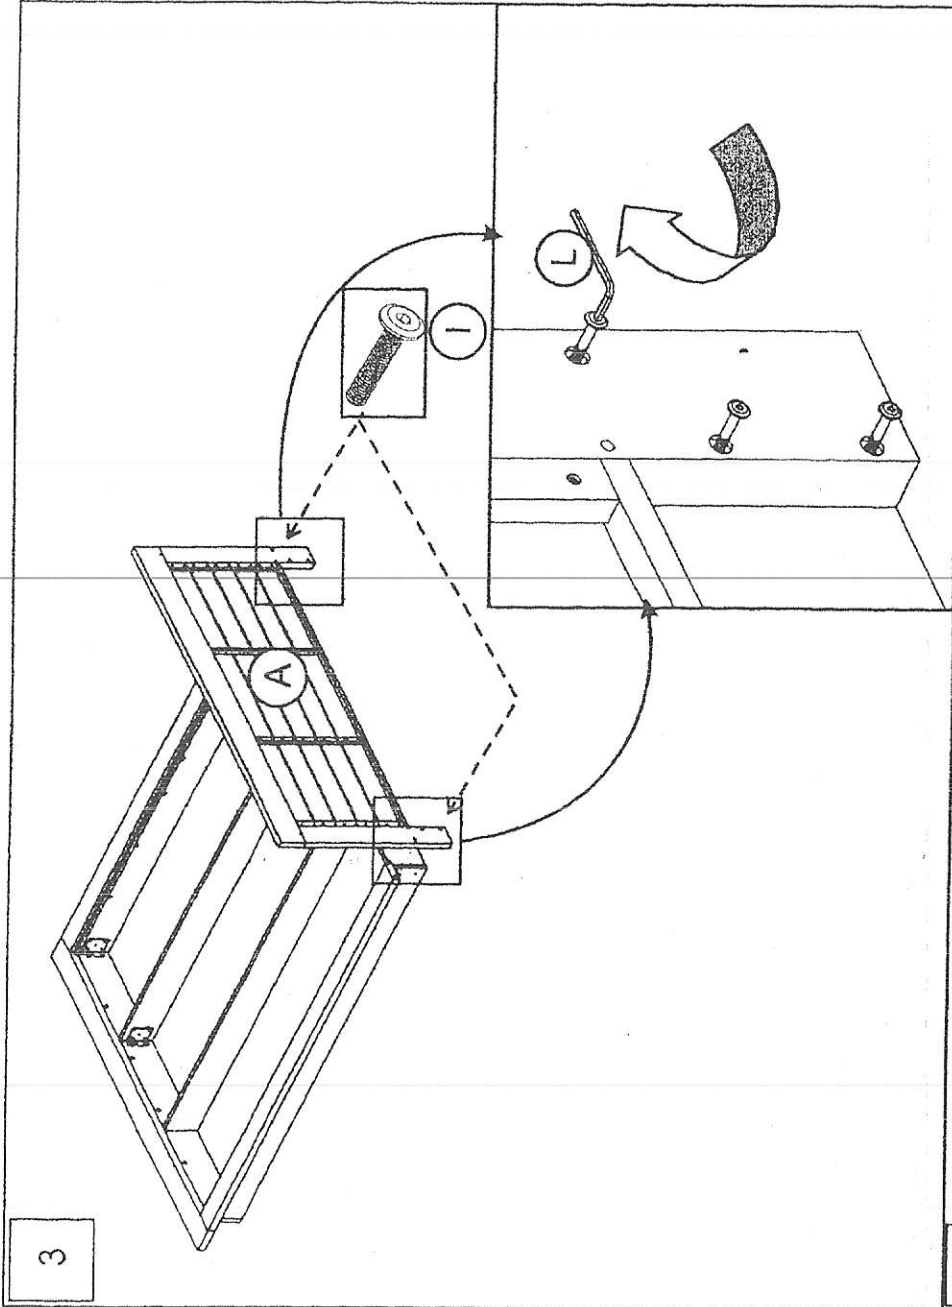

MASH studios

12750 Venice Boulevard | P. 310.313.4700
Los Angeles, CA 90066 | f. 310.313.6800

ASSEMBLY INSTRUCTIONS KING HEADBOARD BED PCH 98.86.35W

I = 6 pcs
Bolt JCBC M6x40

J = 16 pcs
Bolt M8x20
Hexagonal head

K = 16 pcs
Washer

L = 1 pc

1

2

3

4