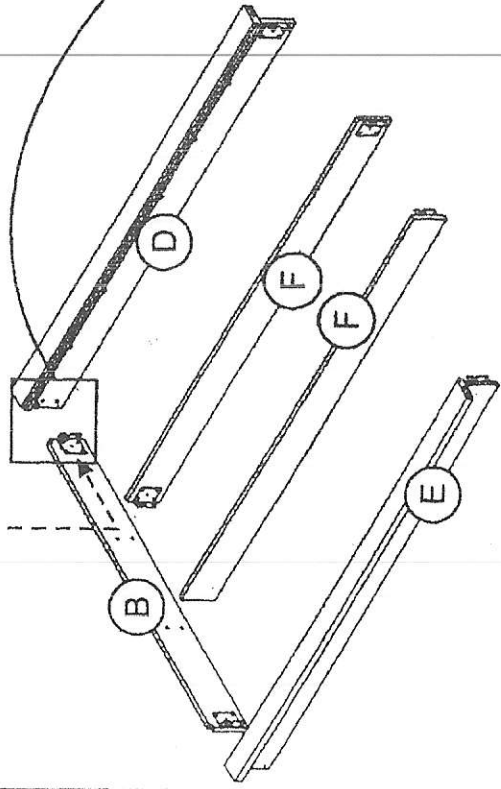

MASH studios

12750 Venice Boulevard | P. 310.313.4700
Los Angeles, CA 90066 | f. 310.313.6800

ASSEMBLY INSTRUCTIONS KING HEADBOARD BED PCH 98.86.35W

I = 6 pcs
Bolt JCBC M6x40

J = 16 pcs
Bolt M8x20
Hexagonal head

K = 16 pcs
Washer

L = 1 pc

1

2

3

4