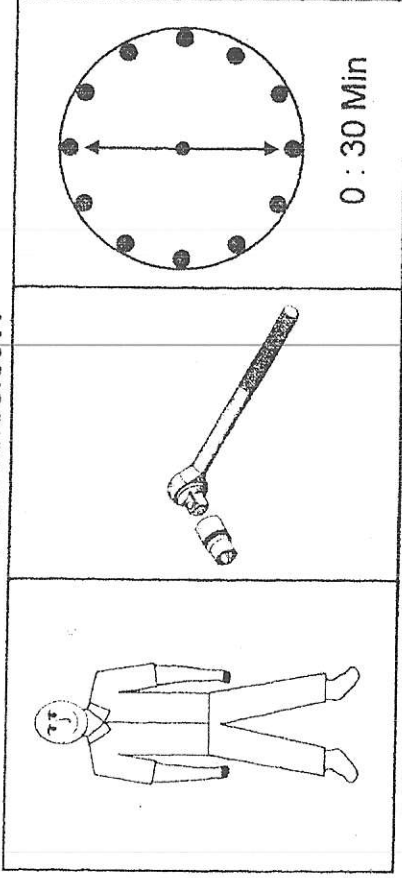

MASH studios

12750 Venice Boulevard | P. 310.313.4700
Los Angeles, CA 90066 | f. 310.313.6800

ASSEMBLY INSTRUCTIONS KING HEADBOARD BED PCH 98.86.35W

I = 6 pcs
Bolt JCBC M6x40

J = 16 pcs
Bolt M8x20
Hexagonal head

K = 16 pcs
Washer

L = 1 pc

1

2

3

4