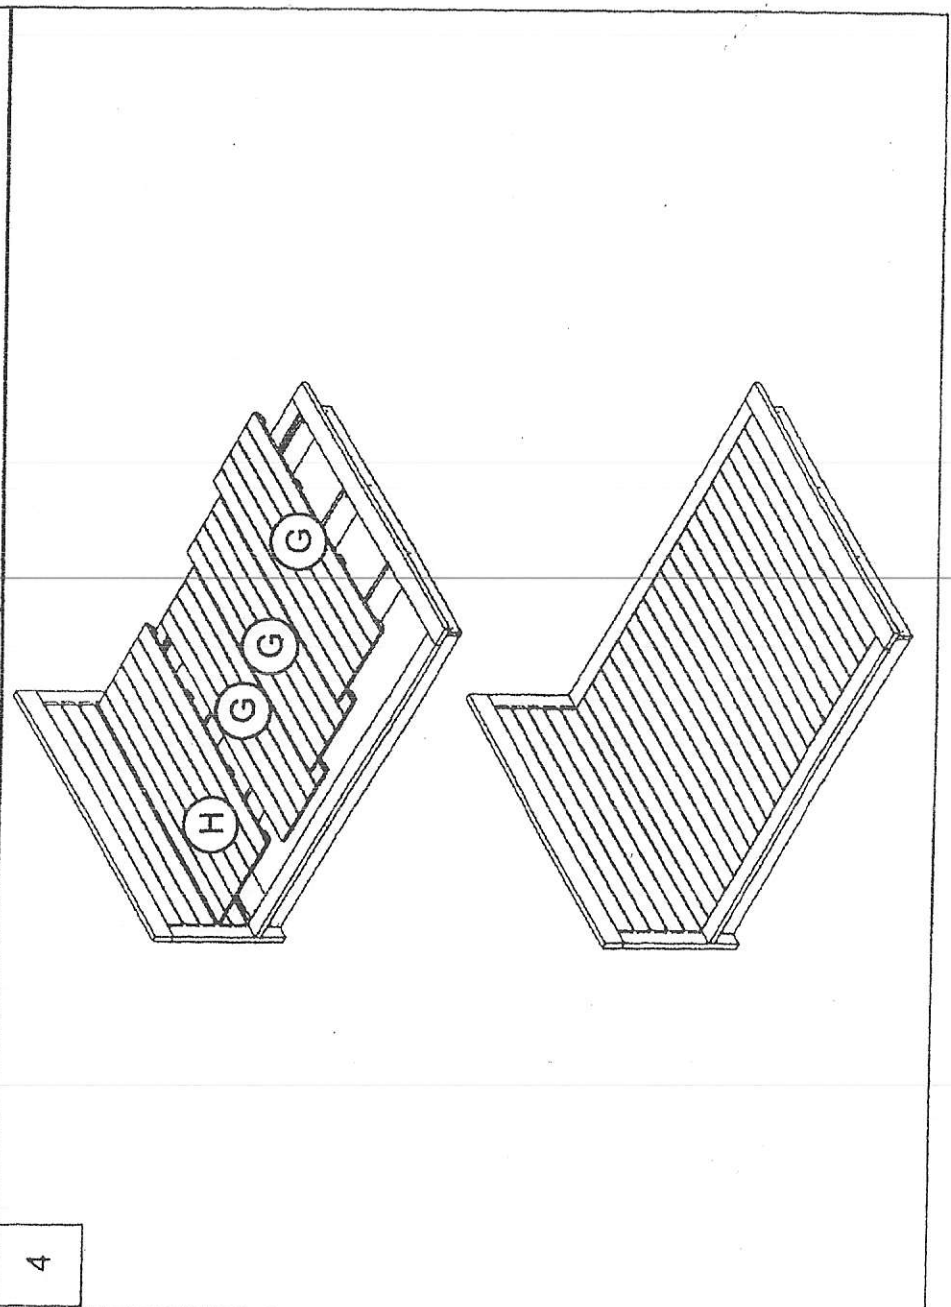

MASH studios

12750 Venice Boulevard | P. 310.313.4700
Los Angeles, CA 90066 | f. 310.313.6800

ASSEMBLY INSTRUCTIONS KING HEADBOARD BED PCH 98.86.35W

I = 6 pcs
Bolt JCBC M6x40

J = 16 pcs
Bolt M8x20
Hexagonal head

K = 16 pcs
Washer

L = 1 pc

1

2

3

4