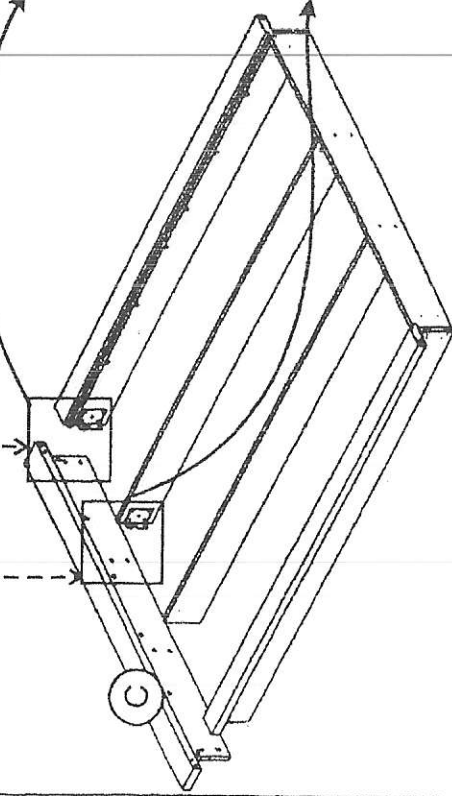

MASH studios

12750 Venice Boulevard | P. 310.313.4700
Los Angeles, CA 90066 | f. 310.313.6800

ASSEMBLY INSTRUCTIONS KING HEADBOARD BED PCH 98.86.35W

I = 6 pcs
Bolt JCBC M6x40

J = 16 pcs
Bolt M8x20
Hexagonal head

K = 16 pcs
Washer

L = 1 pc

1

2

3

4