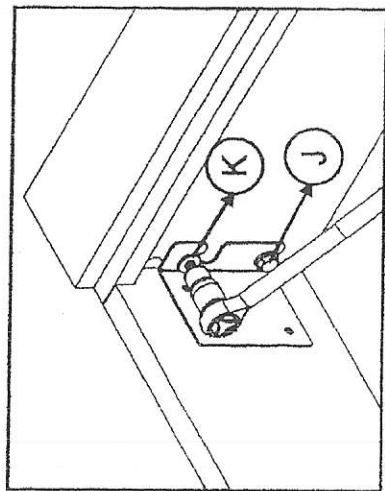

MASH studios

12750 Venice Boulevard | P. 310.313.4700
Los Angeles, CA 90066 | f. 310.313.6800

ASSEMBLY INSTRUCTIONS KING HEADBOARD BED PCH 98.86.35W

I = 6 pcs
Bolt JCBC M6x40

J = 16 pcs
Bolt M8x20
Hexagonal head

K = 16 pcs
Washer

L = 1 pc

1

2

3

4